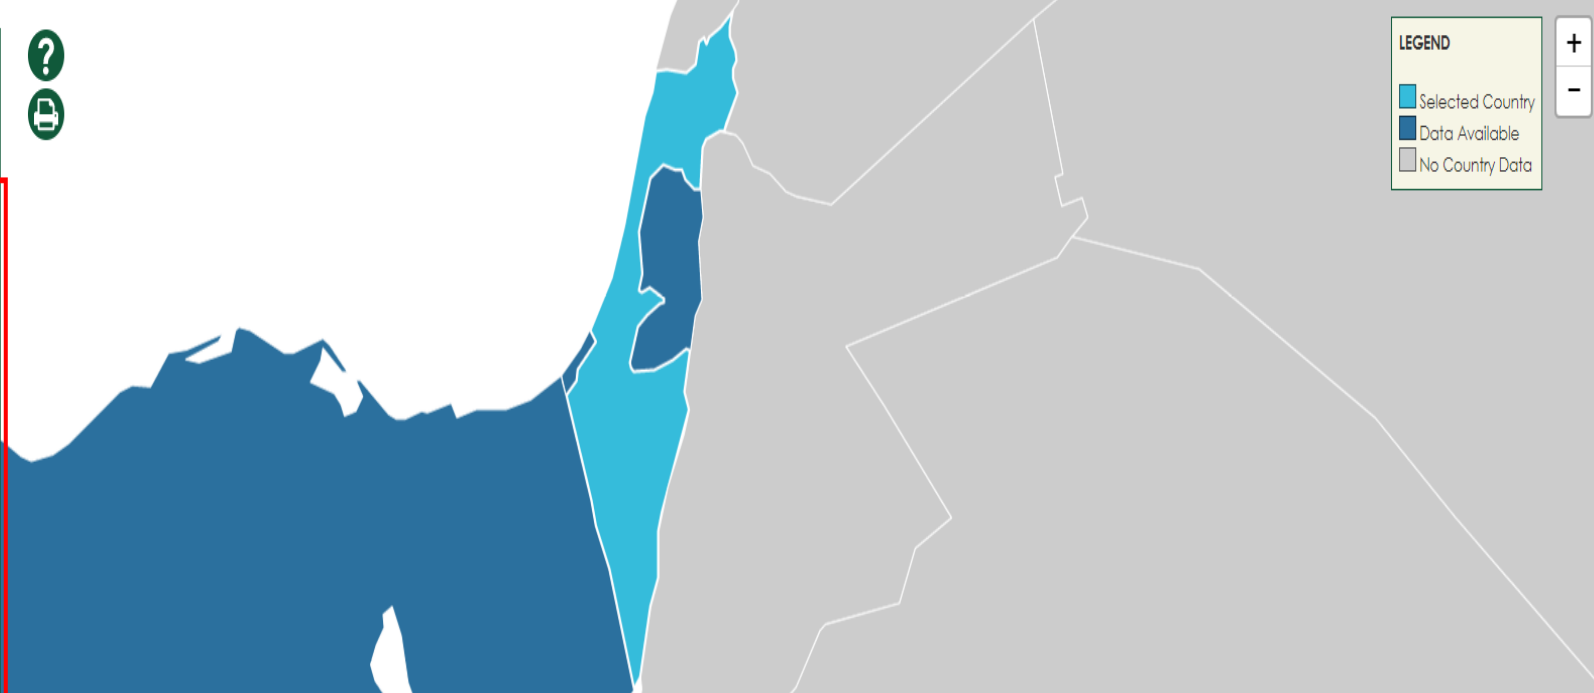

WORLDWIDE TOTALS +

ADJUST SETTINGS

COUNTRY DATA

Israel

Israel

137
Total Libraries

LIBRARY TYPE	TOTAL	YEAR
National	-	-
Academic	90	2017
Public	36	2017
Community	-	-
School	-	-
Other	11	2017
65.7%	26.3%	8.0%